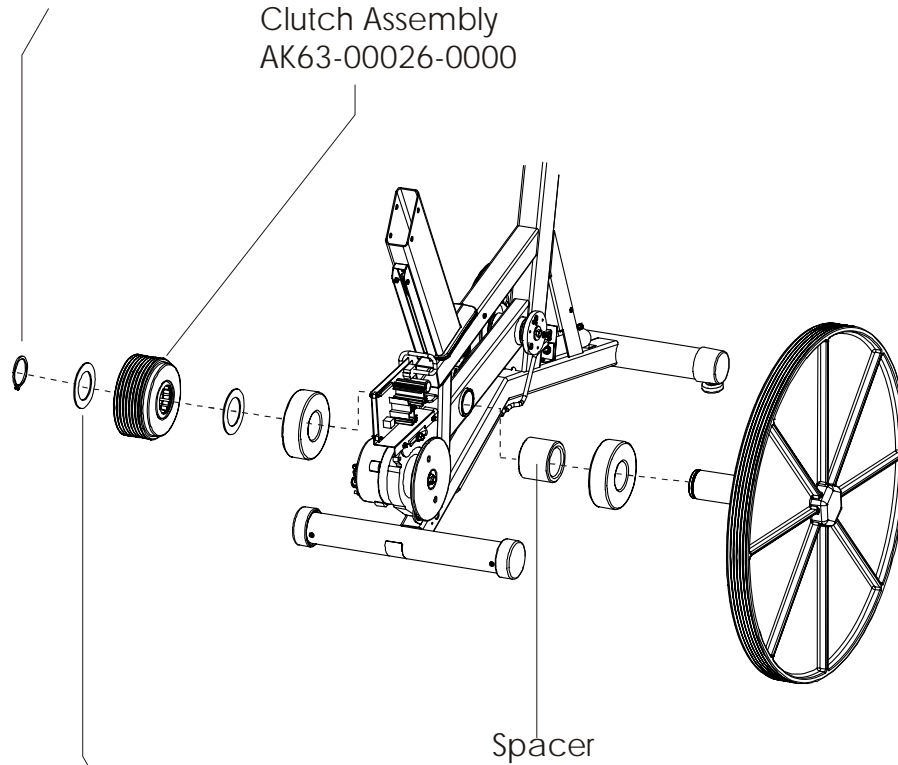

Alternator w/Pulley  
Ak63-00093-0000

CLASSIC UPRIGHT BIKE  
Crankshaft and Bearing Assembly

CLSC-0XXX-01  
S/N CLU100000 and up

Intermediate Shaft and  
Bearing Assembly Kit  
GK63-00002-0007

Retaining Ring  
0017-00100-0242

Clutch Assembly  
AK63-00026-0000

DELFIN Washers  
0017-00104-0455

Spacer

Left Seat Post Shroud  
OK63-01092-0010

Screw  
0017-00101-1741

Right Seat Post Shroud  
OK63-01092-0009

PCB Mounting Bracket Assembly  
AK63-00049-0000